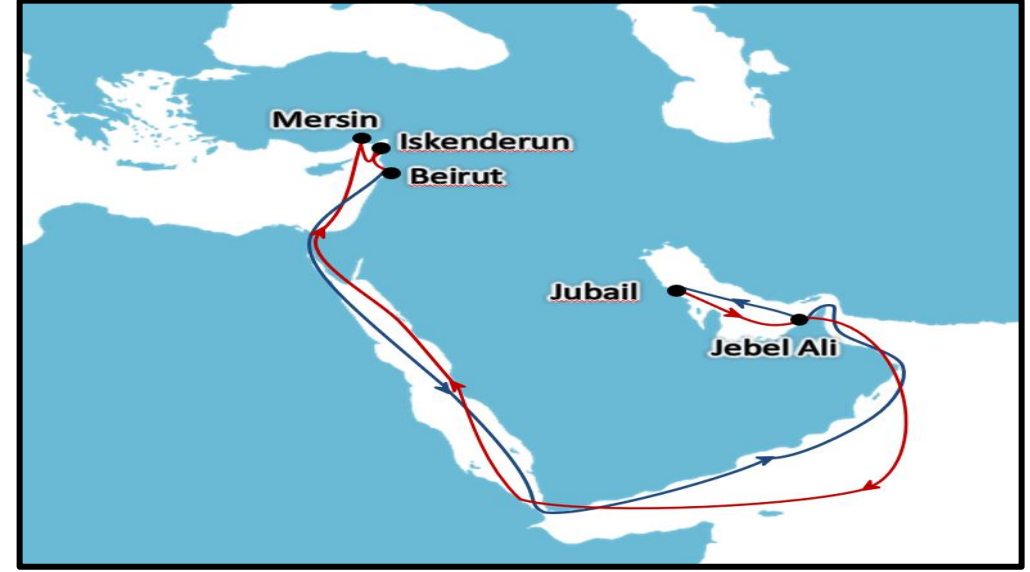

West Coast UK Service

OPERATOR : BORCHARD LINES

Servisi kullanan hatlar / Carriers On This Service:

- BORCHARD LINES

NOTLAR/NOTES:

- Servis LimakPort'tan Alexandria, Salerno, Castellon, Leixoes, Liverpool, Dublin ve Antwerp'e direk olarak kısa transit süre ile hizmet vermektedir.
- Service offers direct service to/from LimakPort, Alexandria, Salerno, Castellon, Leixoes, Liverpool, Dublin and Antwerp with short transit time.

Levant Middle East Express (LMX)

Middle East, Gulf and East Mediterranean

OPERATOR : CMA-CGM

Servisi kullanan hatlar / Carriers On This Service:

- CMA-CGM

NOTLAR/NOTES :

- CMA CGM Beirut, Jebel Ali ve Jubail Limanlarına kısa transit süre ile servis vermektedir.
- CMA CGM offers direct service to Beirut, Jebel Ali, Jubail and from Jebel Ali, Jubail.

ROTASYON/ROTATION

LimakPort , IZMIR, AMBARLI, PIRAEUS, LA SPEZIA, VADO , ALGECIRAS, NEW YORK, NORFOLK, SAVANNAH, ALGECIRAS; **LimakPort**

TRANSIT TIMES / TRANSIT SURELER	LA SPEZIA	NEW YORK	NORFOLK	SAVANNAH
EXPORT / İHRACAT	9	21	23	25
IMPORT / İTHALAT	-	21	19	17

- Short-transit-time direct service from Israeli ports.
- Europe and Far East export service via Piraeus.

ROTASYON/ROTATION

LimakPort , İZMİR, PIRAEUS, ASHDOD, HAIFA, MERSİN, **LimakPort**

UĞRAK LİMANLARI / PORTS of CALL	Ashdod	Haifa	Piraeus
İHRACAT / EXPORT	9	11	6
	Piraeus	Ashdod	Haifa
İTHALAT / IMPORT	7	5	3