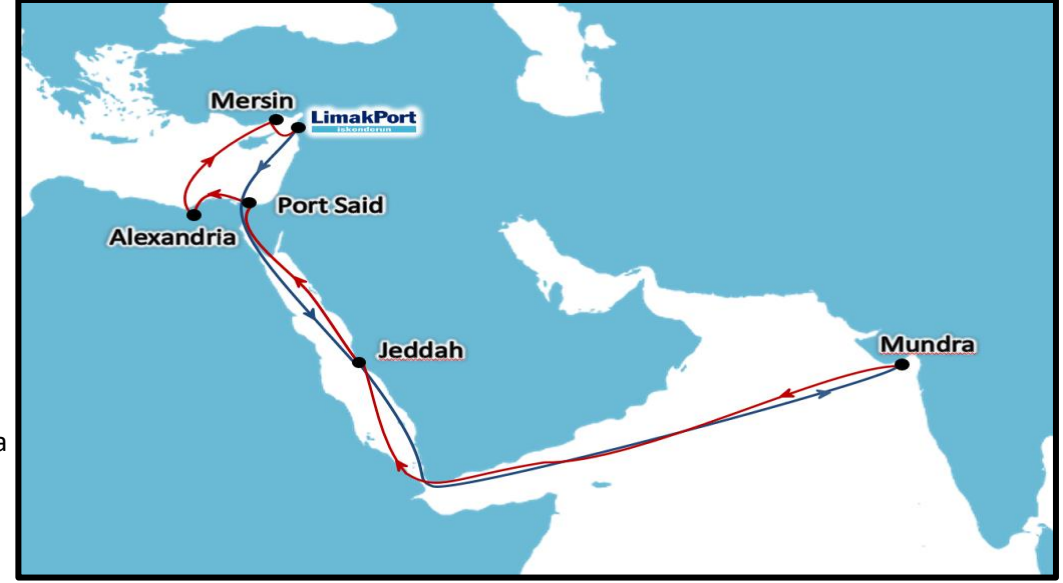

India East Med Express (IEX)

OPERATOR : Emirates Shipping Lines (ESL)

Servisi kullanan hatlar / Carriers On This Service:

- ESL

NOTLAR/NOTES :

- ESL Cidde ve Mundra Limanlarına direk olarak kısa transit süre ile servis vermektedir. Servis aynı zamanda Cidde aktarmalı diğer Ortadoğu limanlarına ve Uzakdoğu'ya erişim sağlamaktadır.
- ESL offers direct services to the ports of Jeddah and Mundra with short transit times. The service also provides access to other Middle Eastern ports and the Far East via Jeddah transshipment

ROTASYON/ROTATION

LimakPort, JEDDAH, MUNDRA, JEDDAH, ALEXANDRIA, MERSIN, LimakPort

UĞRAK LİMANLARI / PORTS of CALL	Alexandria	Jeddah	Mundra
İHRACAT / EXPORT	-	4	11
İTHALAT / IMPORT	4	8	15